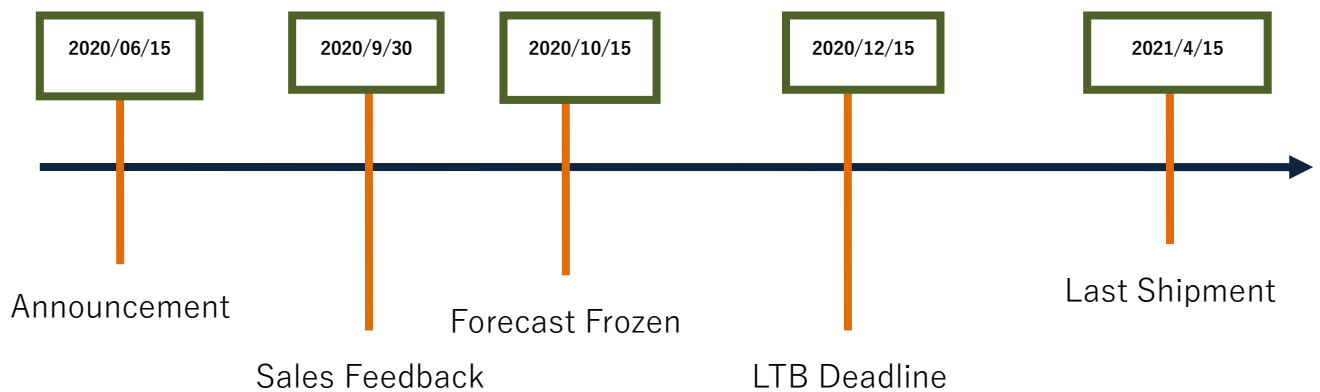

(2) 変更実施スケジュール

Important Date	Description	Date
Announcement	Announcement of this document	2020/6/15
Sales Feedback	Sales feedback if customer has any problem to follow the schedule. It will be treated as special case	2020/9/30
Forecast Frozen	The forecast will be frozen for material preparation	2020/10/15
Phase-out	The product is officially phased out.	2020/7/31
LTB	Last time buy for customer order. After this date, no more order will be accepted.	2020/12/15
Last Shipment	Acceptable shipment date before LTB. The order with requesting DD after this date will not be accepted.	2021/4/15