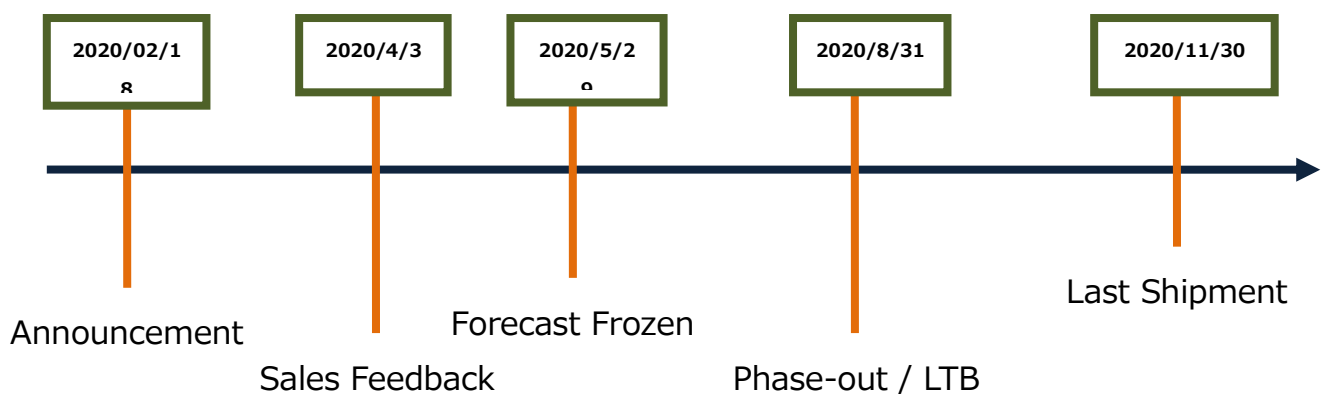

記

(1) 対象製品型番

- ARK-6610-00XBE
- IPC-3026BP-15ZE
- IPC-6606BP-25BE
- IPC-KB-6302
- IPC-KB-6304

(2) 変更実施スケジュール

Important Date	Description	Date
Announcement	Announcement of this document	2020/2/18
Sales Feedback	Sales feedback if customer has any problem to follow the schedule. It will be treated as special case	2020/4/30
Forecast Frozen	The forecast will be frozen for material preparation	2020/5/29
Phase-out	The product is officially phased out.	2020/8/31
LTB	Last time buy for customer order. After this date, no more order will be accepted.	2020/8/31
Last Shipment	Acceptable shipment date before LTB. The order with requesting DD after this date will not be accepted.	2020/11/30