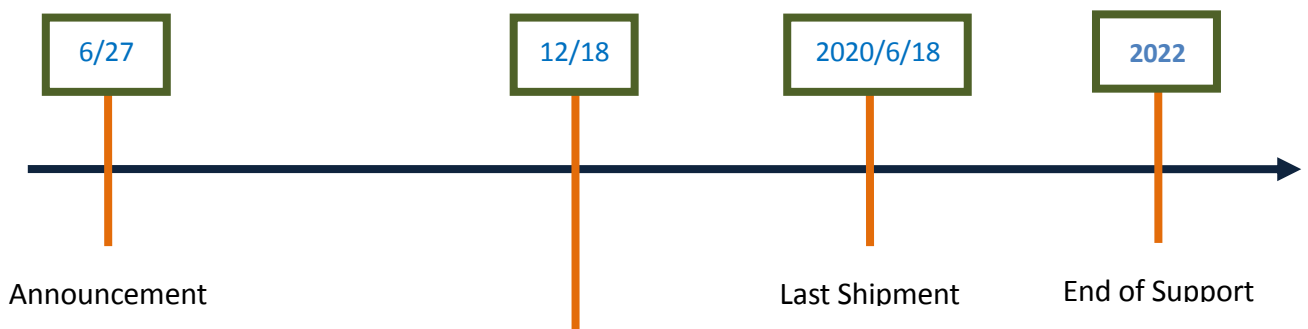

(2) 変更実施スケジュール

Phase-out / LTB

Important Date	Description	Date
Announcement	Announcement of this document	2019/6/27
Sales Feedback	Sales feedback if customer has any problem to follow the schedule. It will be treated as special case	
Forecast Frozen	The forecast will be frozen for material preparation	
Phase-out	The product is officially phased out.	2019/6/27
LTB	Last time buy for customer order. After this date, no more order will be accepted.	2019/12/18
Last Shipment	Acceptable shipment date before LTB. The order with requesting DD after this date will not be accepted.	2020/6/18