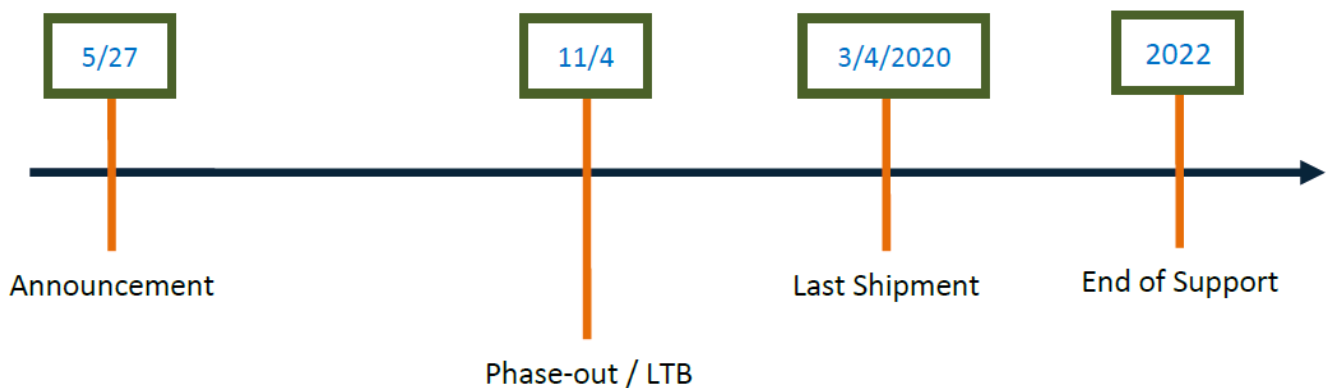

- SKY-TESL-M60-PLRE
- SKY-TESL-M60-PRLE

(2) 変更実施スケジュール

Important Date	Description	Date
Announcement	Announcement of this document	2019/5/27
Forecast Frozen	The forecast will be frozen for material preparation	
Phase-out	The product is officially phased out.	2019/5/27
LTB	Last time buy for customer order. After this date, no more order will be accepted.	2019/11/4
Last Shipment	Acceptable shipment date before LTB. The order with requesting DD after this date will not be accepted.	2020/3/4